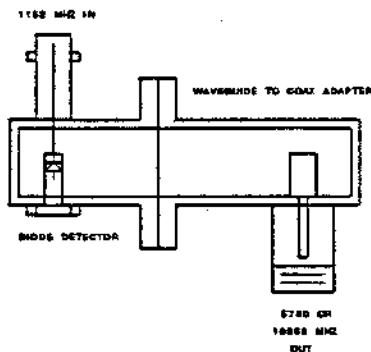

Board

The board artwork is shown in the copy, with four triangles on each to define an exact 3 inch by 4 inch rectangle for scaling. If you choose not to make your own, Down East Microwave should have both boards and kits available soon.

Higher Bands

All the standard calling frequencies above 2GHz are multiples of 1152 MHz (+100KHz), so this is the starting point. I made this one with the optional amplifier, which provides measurable (~-30dBm) harmonic output at 2304 and 3456 MHz to use as a weak signal, preferably after filtering. Output at 5760 and 10368 was not detectable, so I used a very simple harmonic generator and high-pass filter: a waveguide diode detector and a waveguide to coax adapter, both surplus, bolted together (see sketch). The 1152 MHz drives into the detector BNC output, and 10 GHz comes out the coax end of the waveguide to coax adapter. Drive of 8 to 10 dBm (from an external MMIC amplifier) produces an output of around -50 dBm at 10.368 GHz, but 0 dBm drive produced no output; apparently this is not enough to produce harmonics from a 1N23 diode. The waveguide section does rudimentary filtering, with all harmonics in the waveguide passband appearing; a real filter could be inserted here.

I haven't yet tried this with C-Band waveguide components, but there is no reason it shouldn't work just as well for 5760 MHz.

HARMONIC GENERATOR

TNX NTMS FEEDPOINT